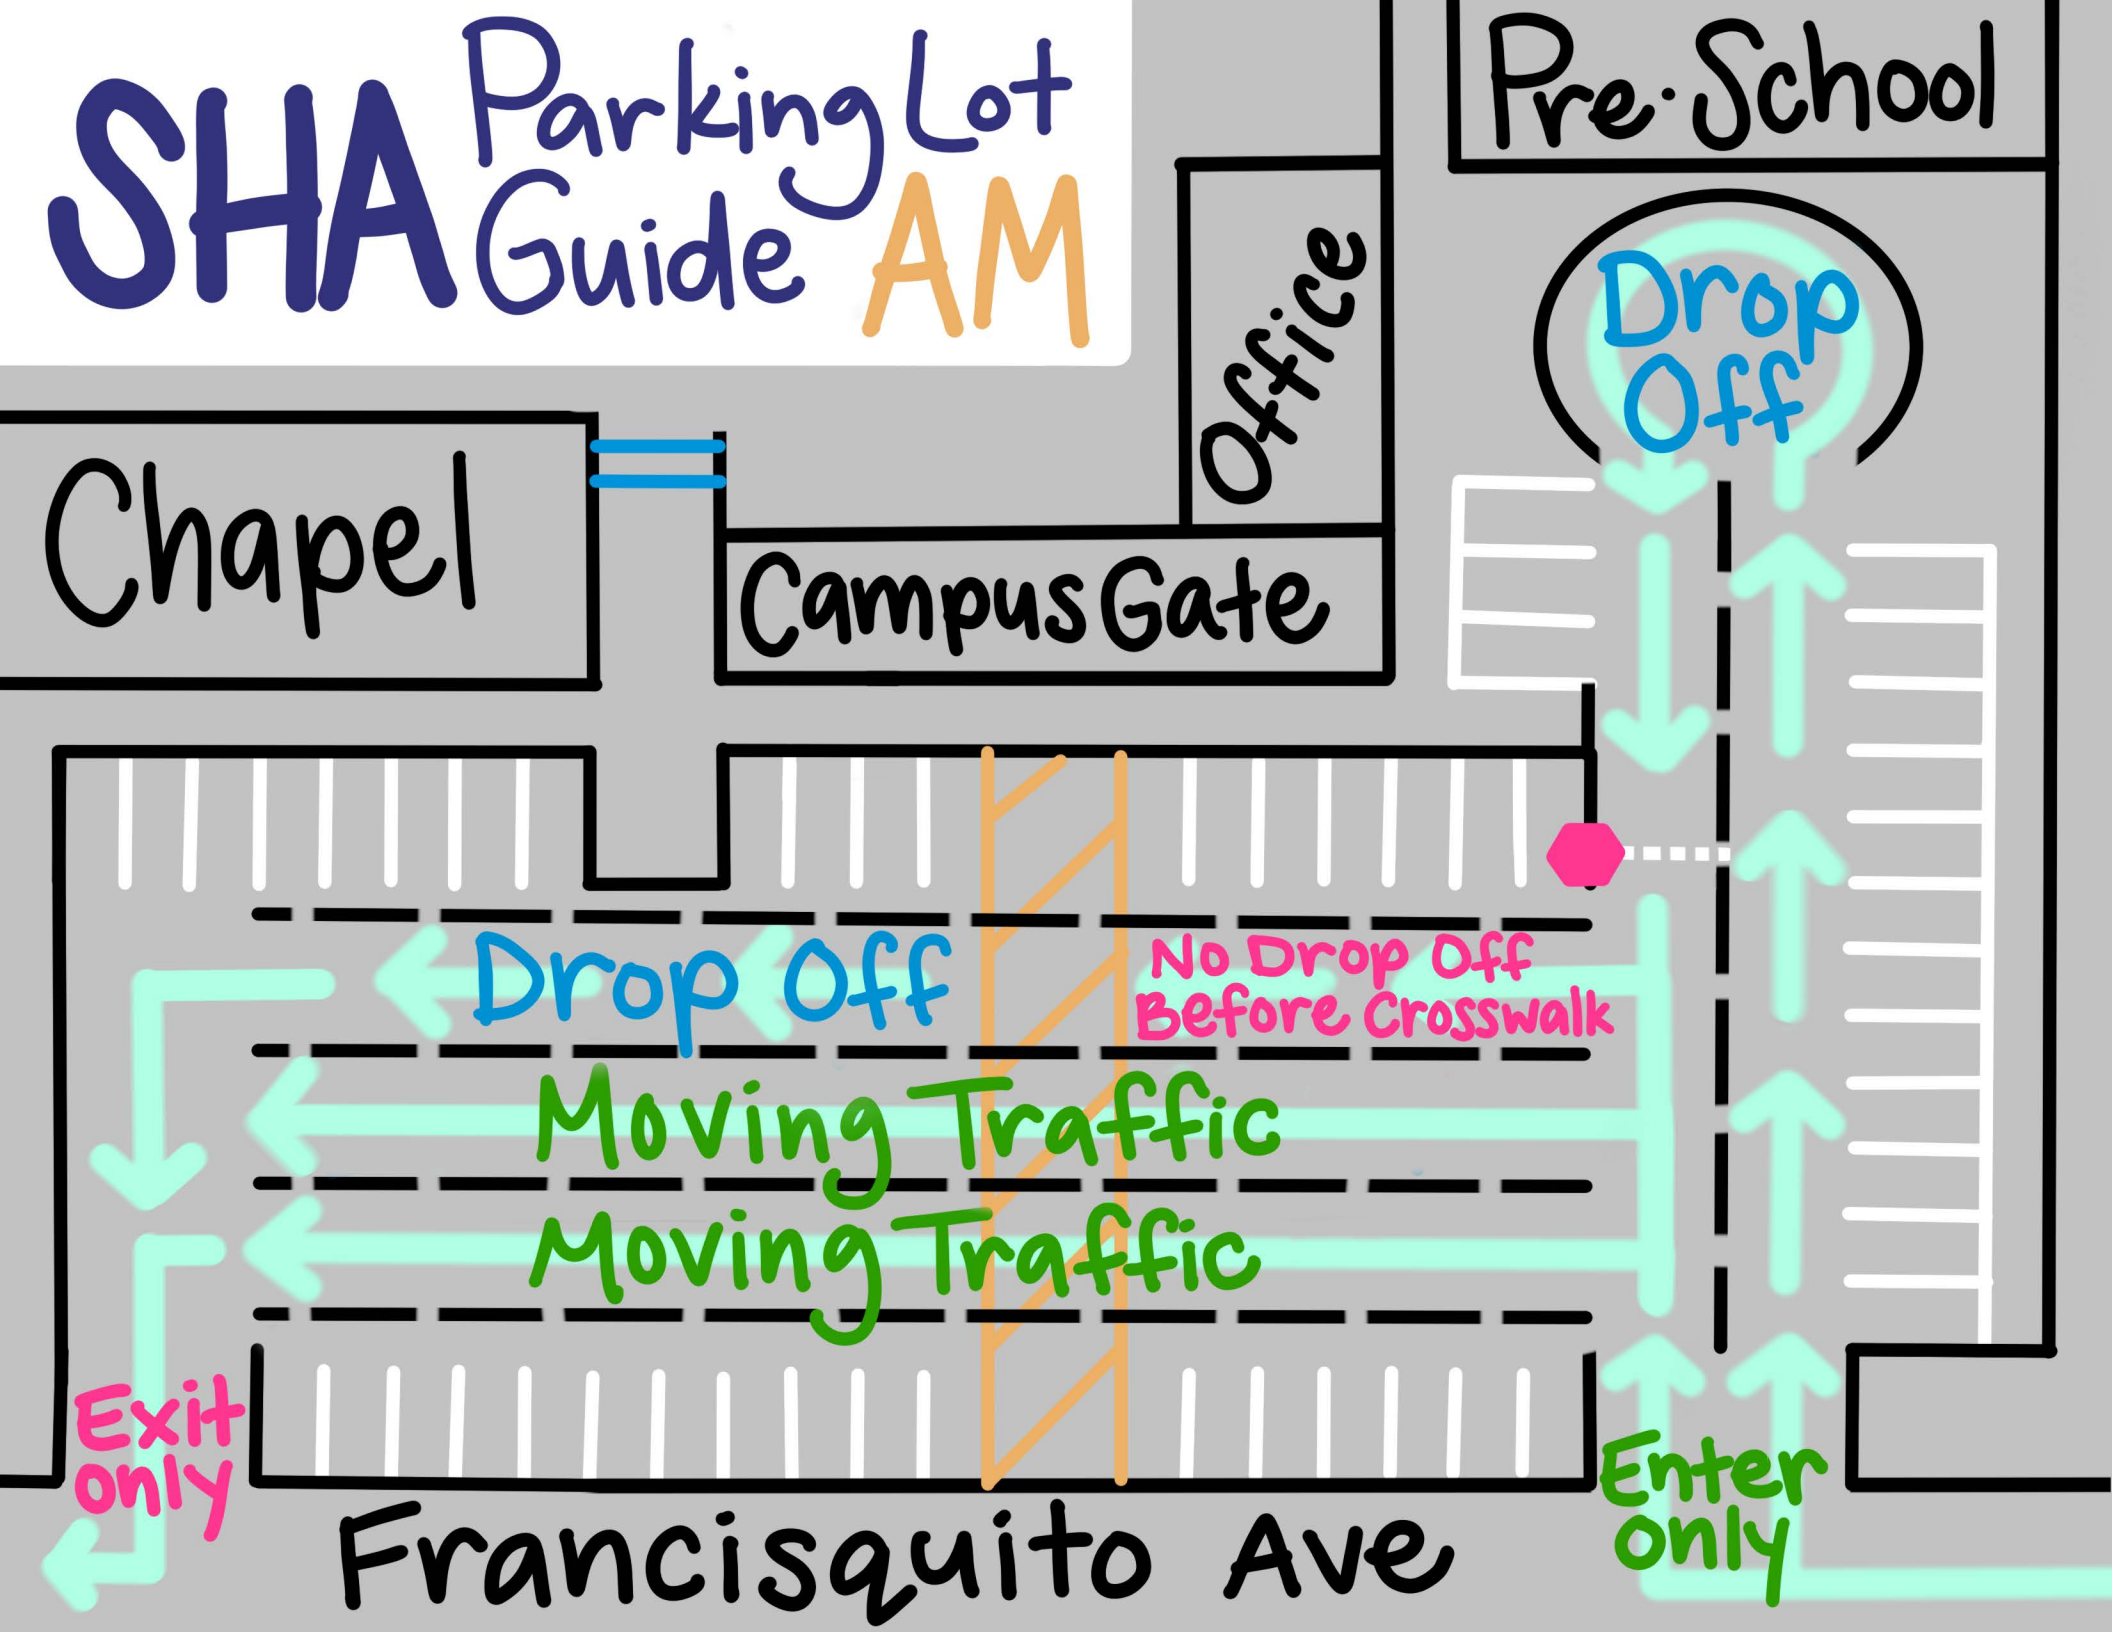

# SHA Parking Lot Guide AM

Pre-School

Chapel

Office

Campus Gate

Drop Off

Drop Off

No Drop Off Before Crosswalk

Moving Traffic

Moving Traffic

Exit only

Enter only

Francisquito Ave

# SHA Parking Lot Guide PM

Pre-School

Chapel

Office

Campus Gate

Pick Up

Pick Up

Pick Up

Moving Traffic

Exit only

Enter only

Francisquito Ave